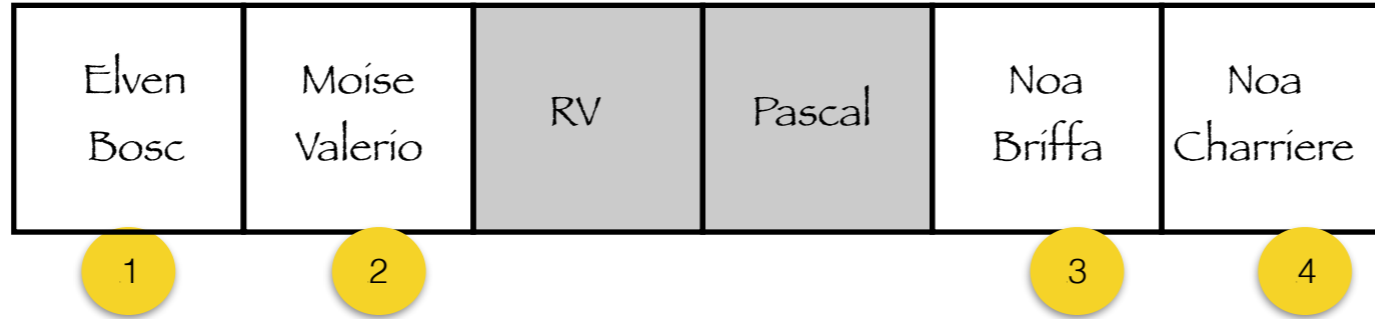

Muscle Museum

Hugo Mary	Arthur Buis	RV	Pascal	Maxime Secretin	william Favier
1	2			3	4

Panic Station

Dead Inside

Julien Ther	Angele Rouch	RV	Pascal	Noemie Rys	Eva Rascol
1	2			3	4

Supermassive Black Hole

United