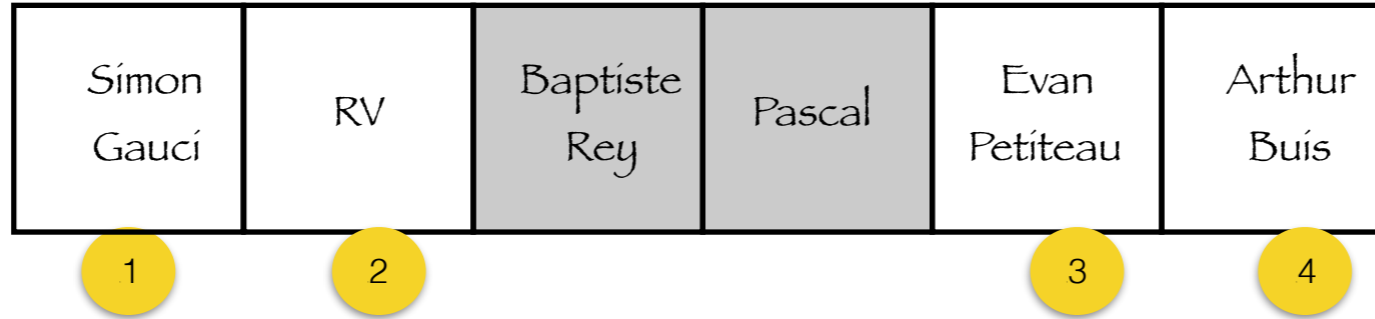

The Handler